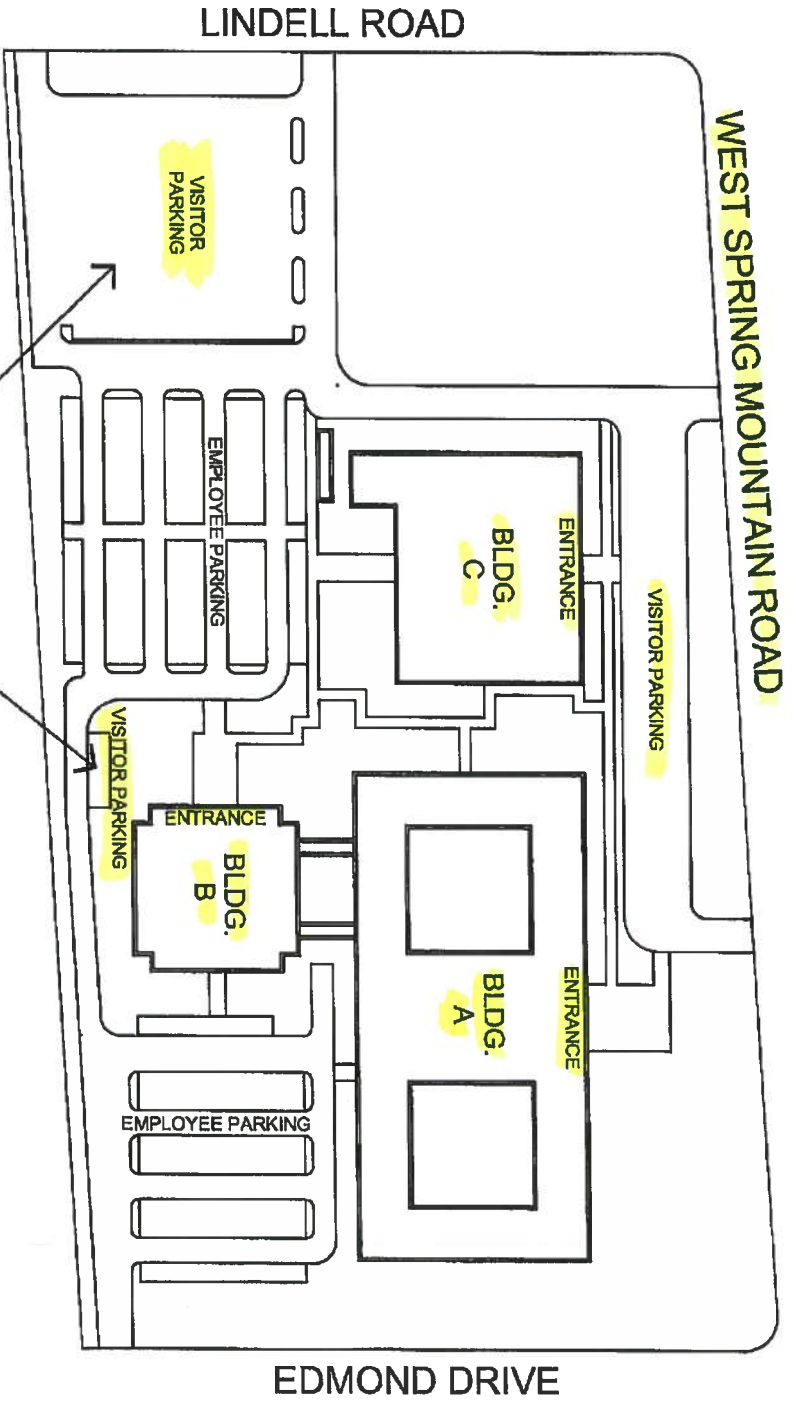

WEST SPRING MOUNTAIN ROAD

SITE PLAN

CORPORATE HEADQUARTERS  
 5241 WEST SPRING MOUNTAIN ROAD  
 LAS VEGAS, NEVADA

LOCATION MAP

SOUTHWEST GAS CORPORATION